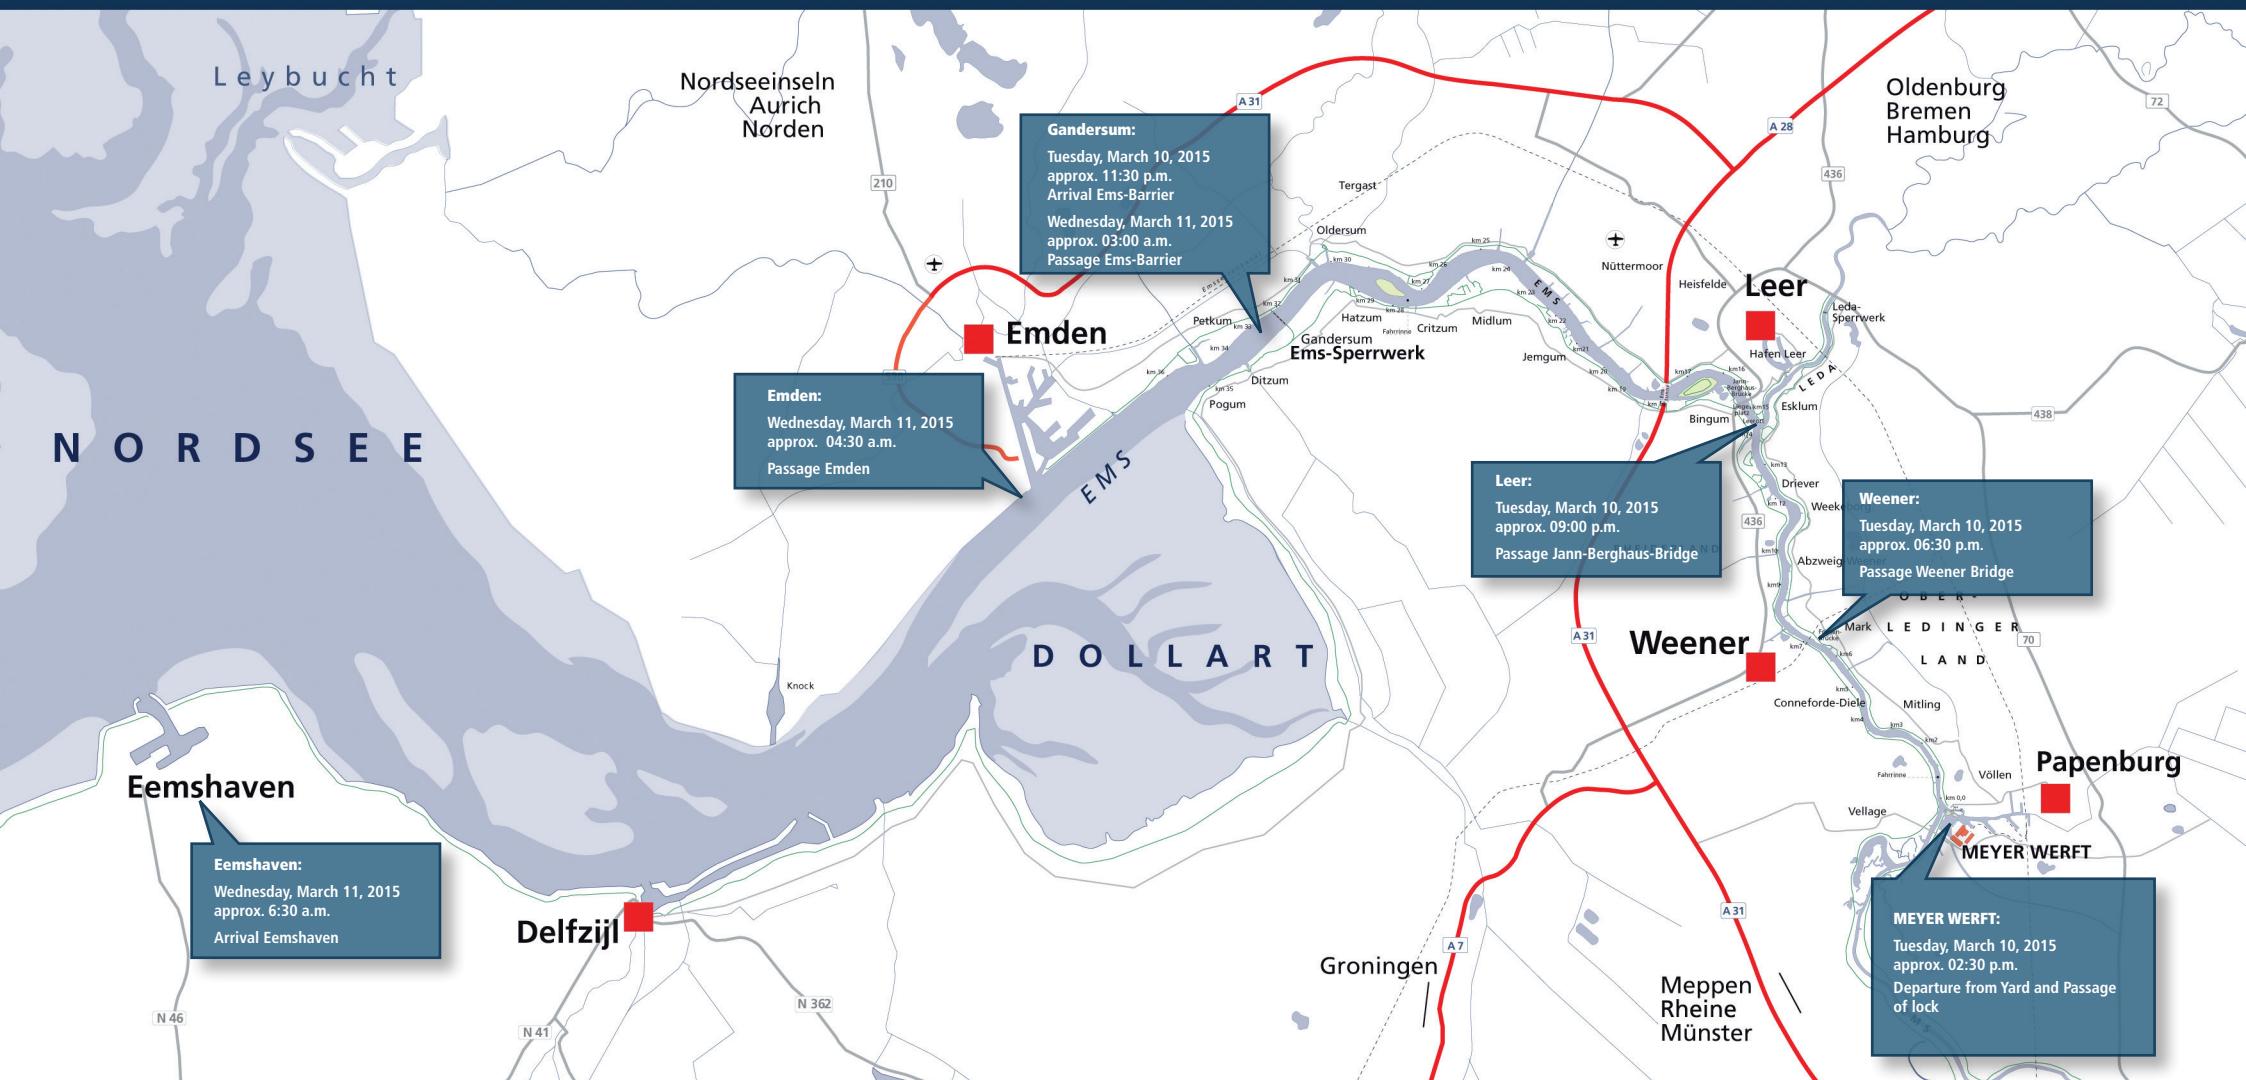

Ems Conveyance of Anthem of the Seas

Papenburg - Eemshaven | March 10/11, 2015

Gandersum:
Tuesday, March 10, 2015
approx. 11:30 p.m.
Arrival Ems-Barrier

Wednesday, March 11, 2015
approx. 03:00 a.m.
Passage Ems-Barrier

Emden:
Wednesday, March 11, 2015
approx. 04:30 a.m.
Passage Emden

Leer:
Tuesday, March 10, 2015
approx. 09:00 p.m.
Passage Jann-Berghaus-Bridge

Weener:
Tuesday, March 10, 2015
approx. 06:30 p.m.
Passage Weener Bridge

Eemshaven:
Wednesday, March 11, 2015
approx. 6:30 a.m.
Arrival Eemshaven

MEYER WERFT:
Tuesday, March 10, 2015
approx. 02:30 p.m.
Departure from Yard and Passage of lock