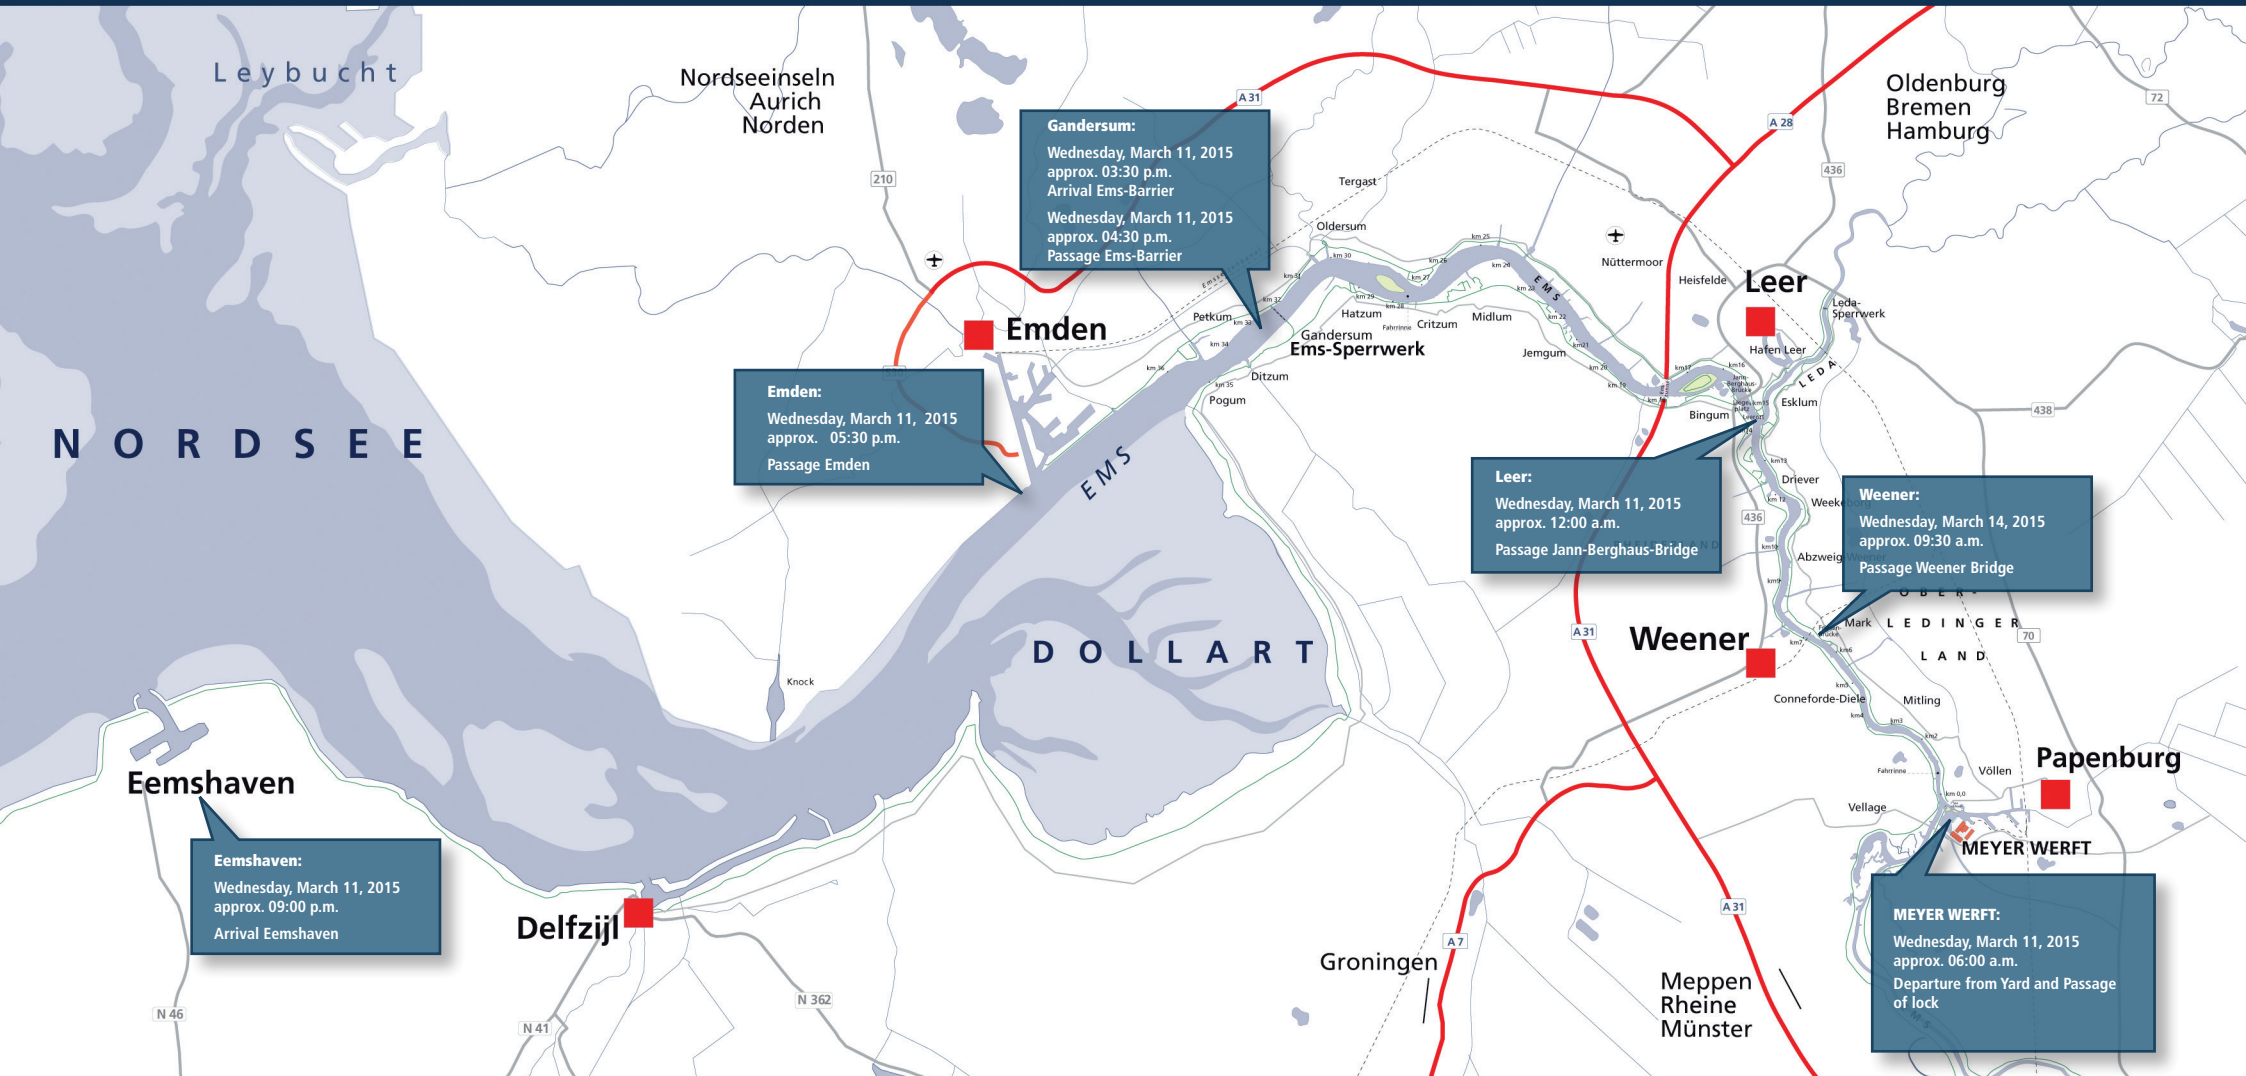

# Ems Conveyance of Anthem of the Seas

## Papenburg - Eemshaven/Bremerhaven | March 11, 2015

**Gandersum:**  
Wednesday, March 11, 2015  
approx. 03:30 p.m.  
Arrival Ems-Barrier  
  
Wednesday, March 11, 2015  
approx. 04:30 p.m.  
Passage Ems-Barrier

**Emden:**  
Wednesday, March 11, 2015  
approx. 05:30 p.m.  
Passage Emden

**Leer:**  
Wednesday, March 11, 2015  
approx. 12:00 a.m.  
Passage Jann-Berghaus-Bridge

**Weener:**  
Wednesday, March 14, 2015  
approx. 09:30 a.m.  
Passage Weener Bridge

**Eemshaven:**  
Wednesday, March 11, 2015  
approx. 09:00 p.m.  
Arrival Eemshaven

**MEYER WERFT:**  
Wednesday, March 11, 2015  
approx. 06:00 a.m.  
Departure from Yard and Passage of lock