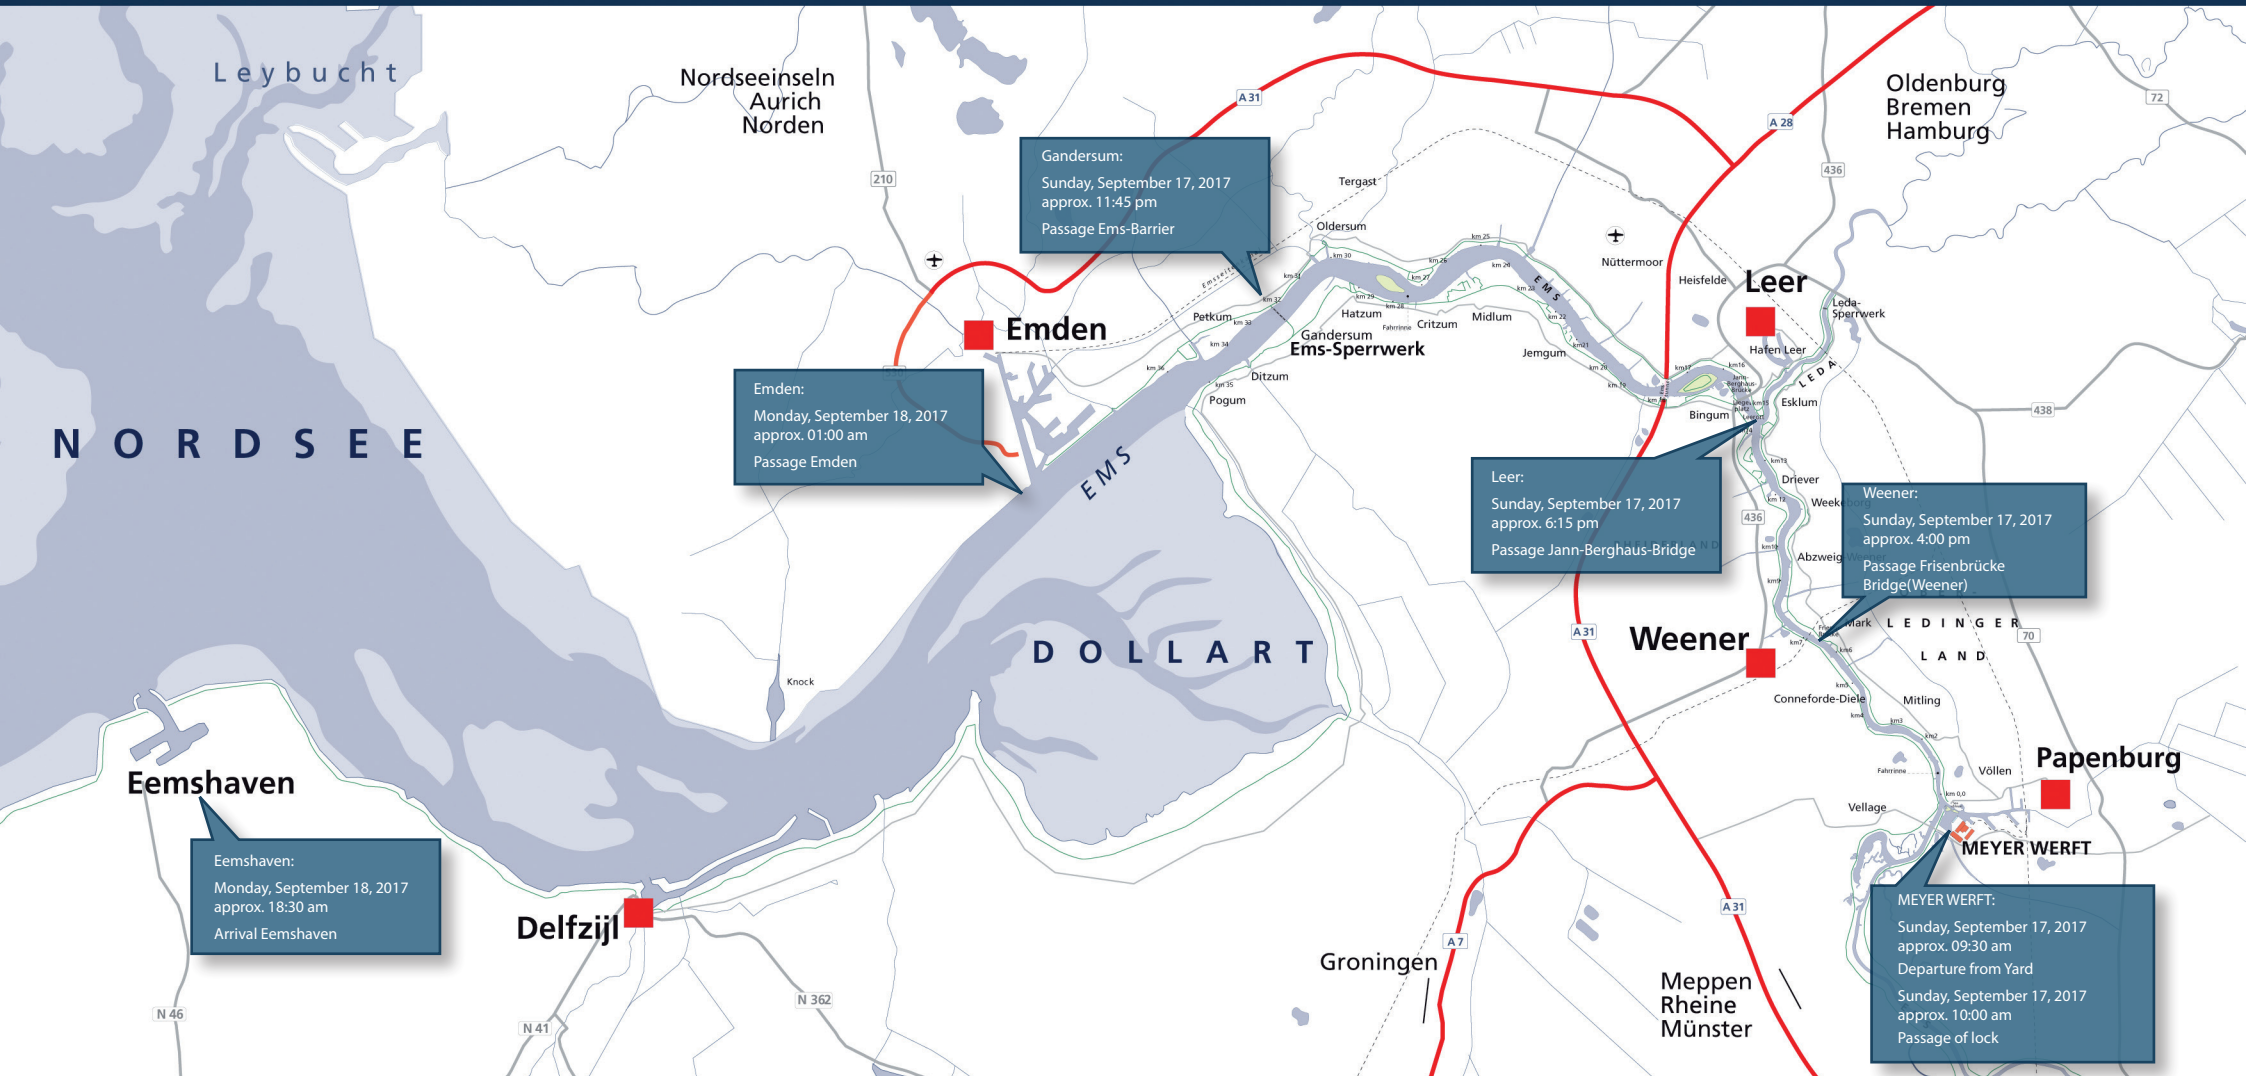

Ems Conveyance World Dream

Papenburg - Eemshaven | September 17/18, 2017

Gandersum:
Sunday, September 17, 2017
approx. 11:45 pm
Passage Ems-Barrier

Emden:
Monday, September 18, 2017
approx. 01:00 am
Passage Emden

Leer:
Sunday, September 17, 2017
approx. 6:15 pm
Passage Jann-Berghaus-Bridge

Weener:
Sunday, September 17, 2017
approx. 4:00 pm
Passage Frisenbrücke
Bridge(Weener)

Eemshaven:
Monday, September 18, 2017
approx. 18:30 am
Arrival Eemshaven

MEYER WERFT:
Sunday, September 17, 2017
approx. 09:30 am
Departure from Yard
Sunday, September 17, 2017
approx. 10:00 am
Passage of lock