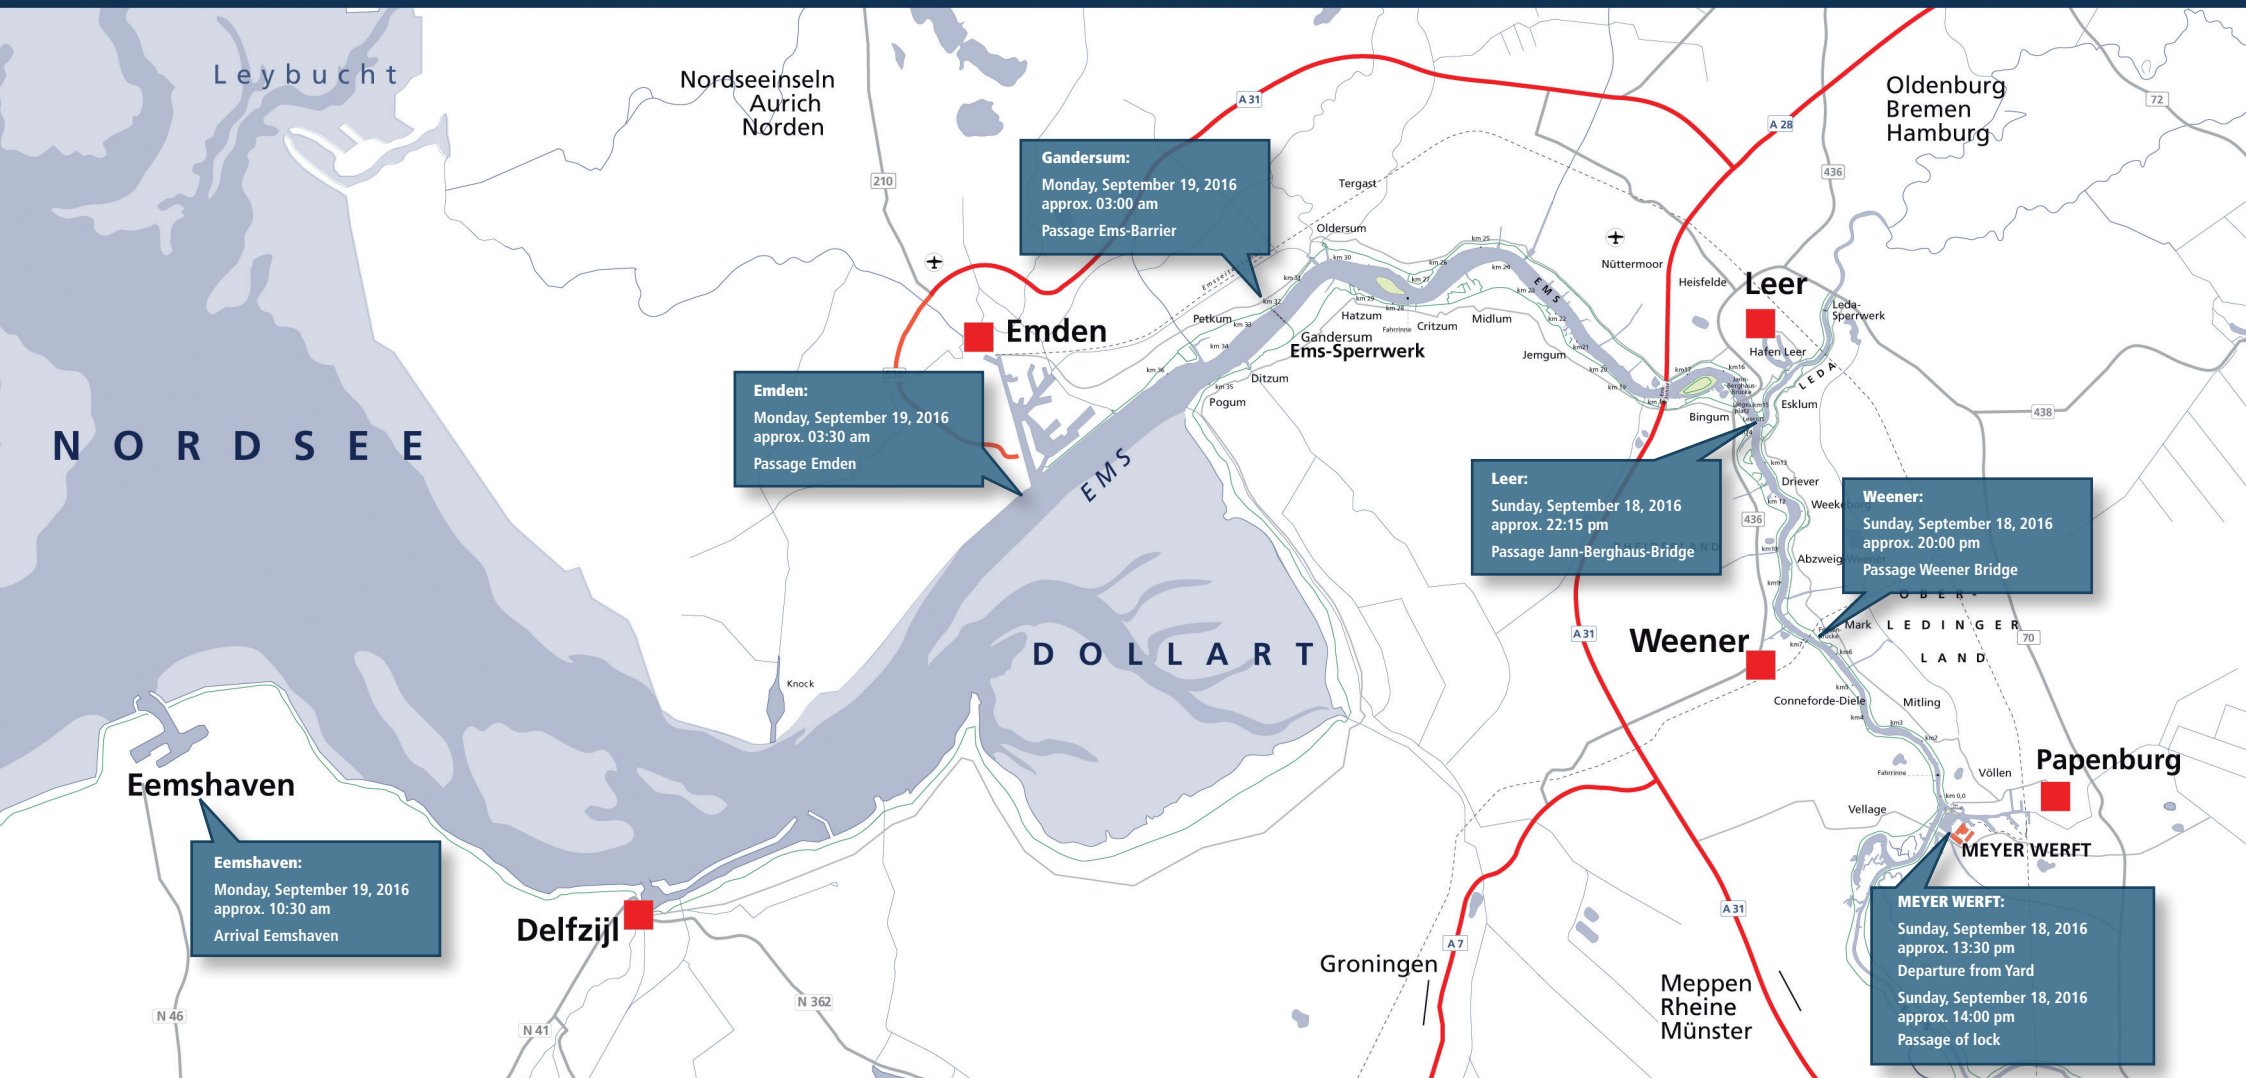

Ems Conveyance Genting Dream

Papenburg - Eemshaven | September 18/19, 2016

Gandersum:
Monday, September 19, 2016
approx. 03:00 am
Passage Ems-Barrier

Emden:
Monday, September 19, 2016
approx. 03:30 am
Passage Emden

Leer:
Sunday, September 18, 2016
approx. 22:15 pm
Passage Jann-Berghaus-Bridge

Weener:
Sunday, September 18, 2016
approx. 20:00 pm
Passage Weener Bridge

Eemshaven:
Monday, September 19, 2016
approx. 10:30 am
Arrival Eemshaven

MEYER WERFT:
Sunday, September 18, 2016
approx. 13:30 pm
Departure from Yard
Sunday, September 18, 2016
approx. 14:00 pm
Passage of lock

All details are subject to wind and weather conditions, and water levels and can hence not be warranted. Changes to the time schedule may occur!