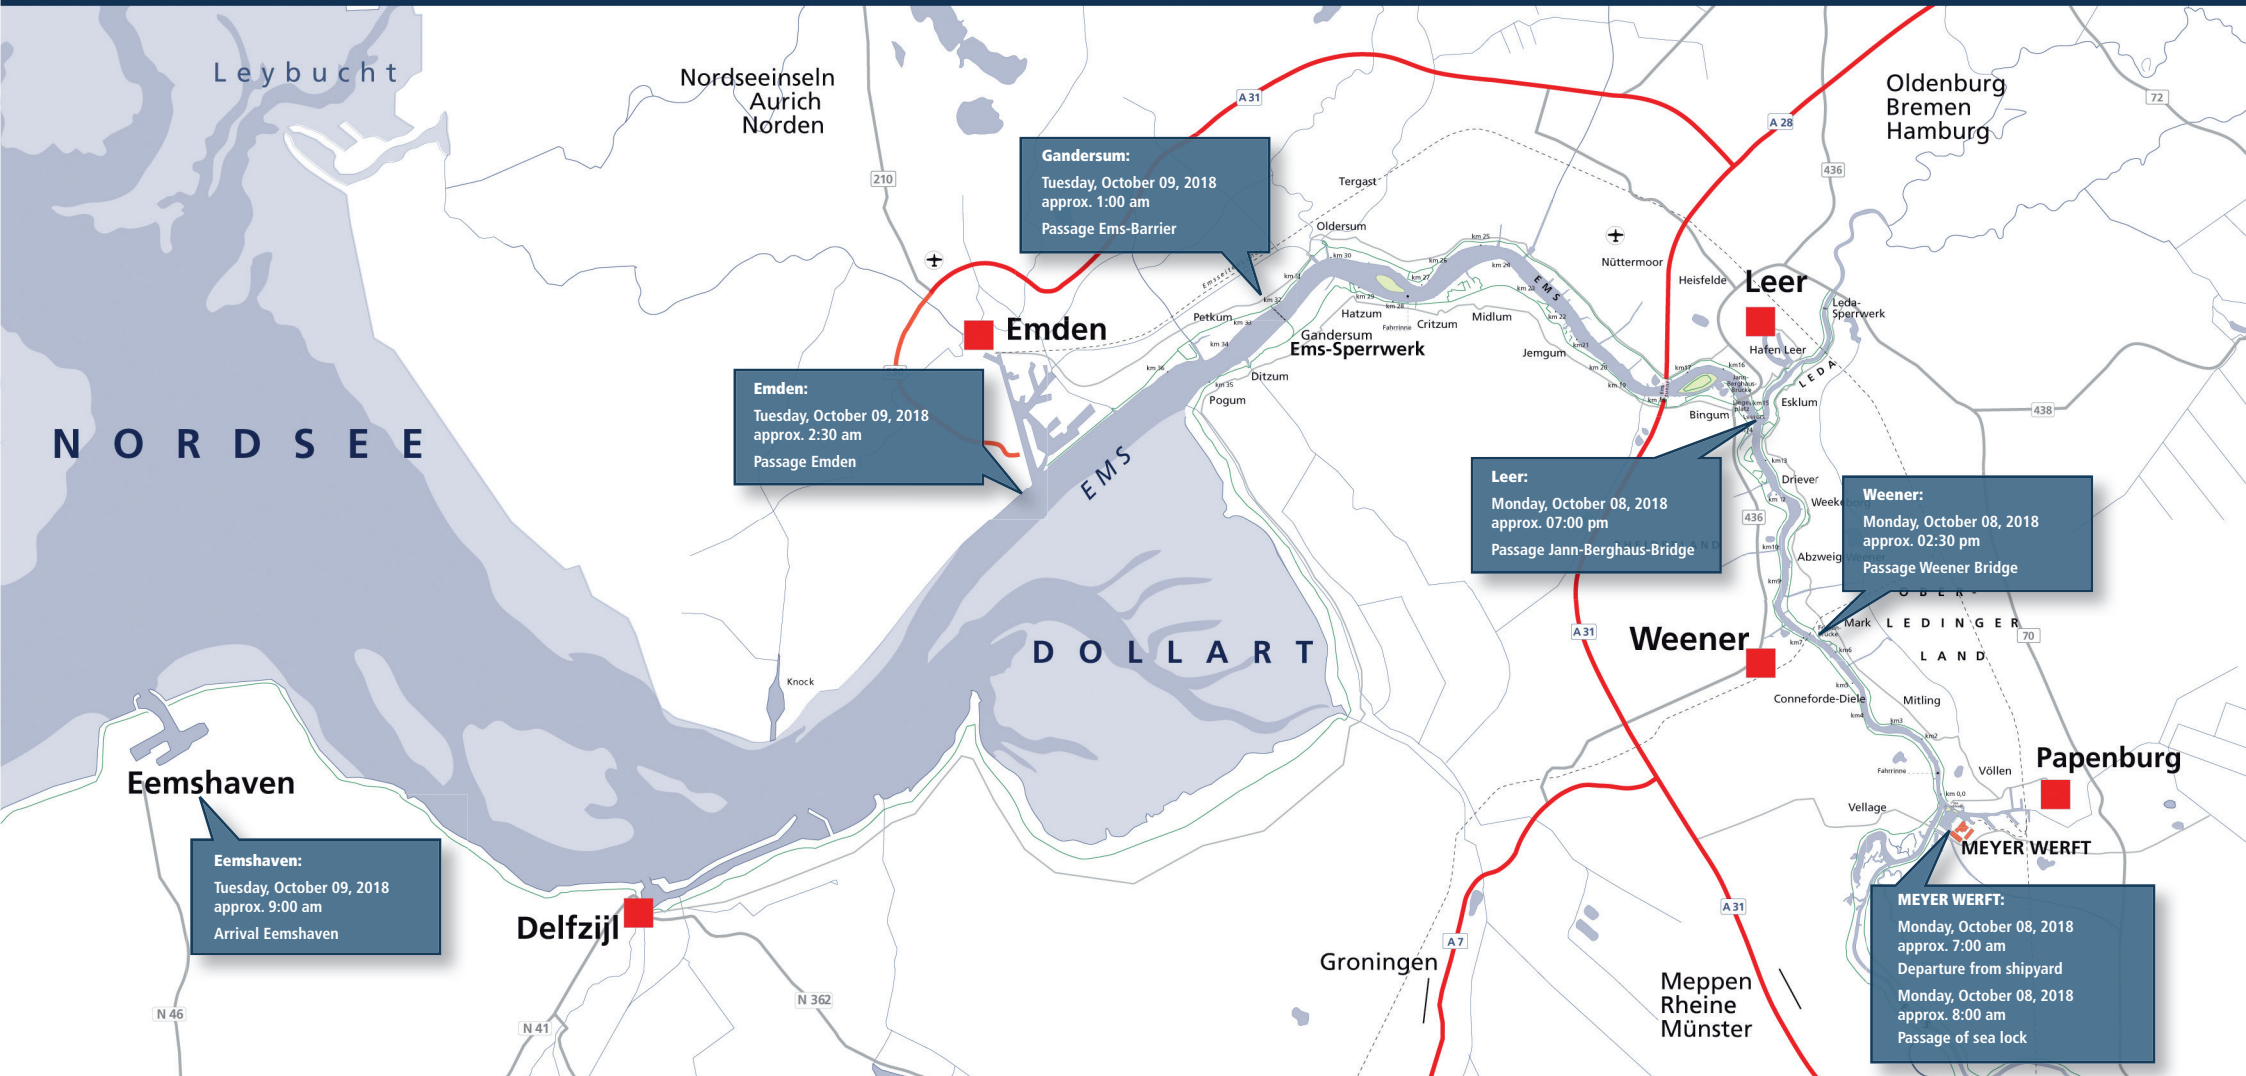

# Ems Conveyance AIDAnova

## Papenburg - Eemshaven | October 08/09, 2018

**Gandersum:**  
Tuesday, October 09, 2018  
approx. 1:00 am  
Passage Ems-Barrier

**Emden:**  
Tuesday, October 09, 2018  
approx. 2:30 am  
Passage Emden

**Leer:**  
Monday, October 08, 2018  
approx. 07:00 pm  
Passage Jann-Berghaus-Bridge

**Weener:**  
Monday, October 08, 2018  
approx. 02:30 pm  
Passage Weener Bridge

**Eemshaven:**  
Tuesday, October 09, 2018  
approx. 9:00 am  
Arrival Eemshaven

**MEYER WERFT:**  
Monday, October 08, 2018  
approx. 7:00 am  
Departure from shipyard  
Monday, October 08, 2018  
approx. 8:00 am  
Passage of sea lock