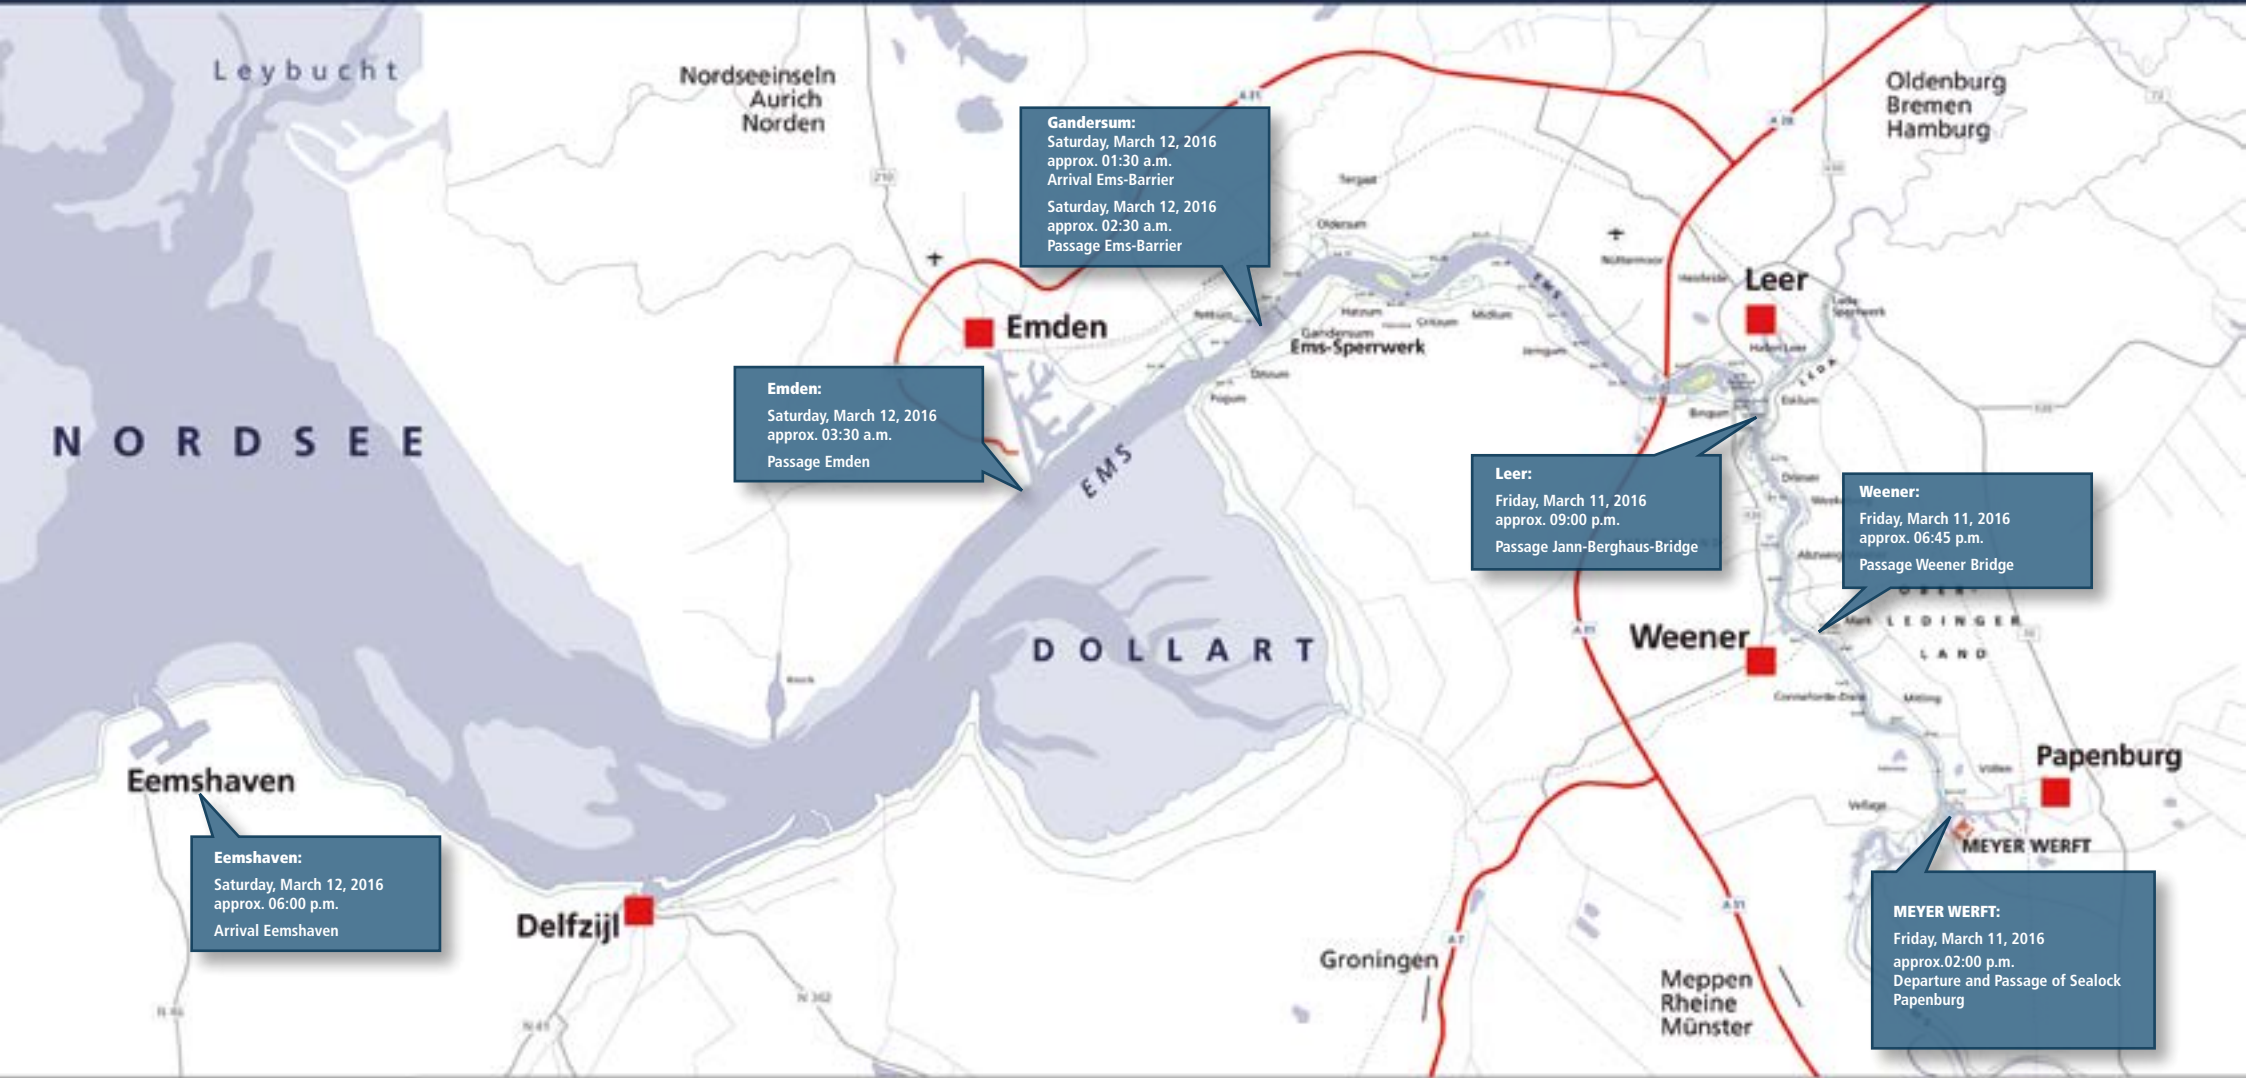

# Ems Conveyance of Ovation of the Seas

## Papenburg - Eemshaven | March 2016, 11/12

**Eemshaven:**  
Saturday, March 12, 2016  
approx. 06:00 p.m.  
Arrival Eemshaven

**Emden:**  
Saturday, March 12, 2016  
approx. 03:30 a.m.  
Passage Emden

**Gandersum:**  
Saturday, March 12, 2016  
approx. 01:30 a.m.  
Arrival Ems-Barrier  
Saturday, March 12, 2016  
approx. 02:30 a.m.  
Passage Ems-Barrier

**Leer:**  
Friday, March 11, 2016  
approx. 09:00 p.m.  
Passage Jann-Berghaus-Bridge

**Weener:**  
Friday, March 11, 2016  
approx. 06:45 p.m.  
Passage Weener Bridge

**MEYER WERFT:**  
Friday, March 11, 2016  
approx. 02:00 p.m.  
Departure and Passage of Sealock  
Papenburg